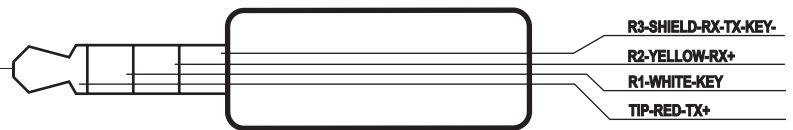

MDM-AUDIO Cable

Straight: PN R3CBLAUD (Kobiconn 172-7435)

Right angle: PN R3CBLAUDRA (Kobiconn 172-7436)

P2 RS485 Cable, PN R3CBL232

(Same cable used for both RS232 and RS485)

Straight: Kobiconn 172-2236

P1 or P2 RS232 Cable, PN R3CBL232