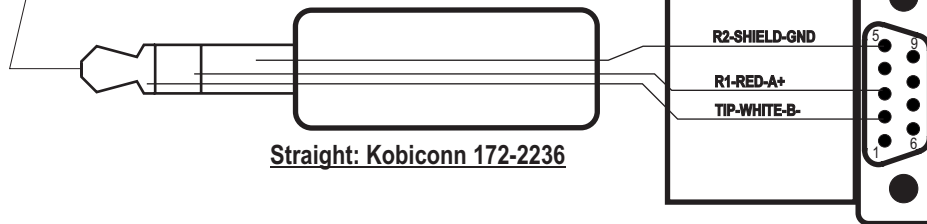

MDM-AUDIO Cable

Straight: PN R3CBLAUD (Kobiconn 172-7435)

Right angle: PN R3CBLAUDRA (Kobiconn 172-7436)

P2 RS485 Cable, PN R3CBL232

(Same cable used for both RS232 and RS485)

Straight: Kobiconn 172-2236

P1 or P2 RS232 Cable, PN R3CBL232