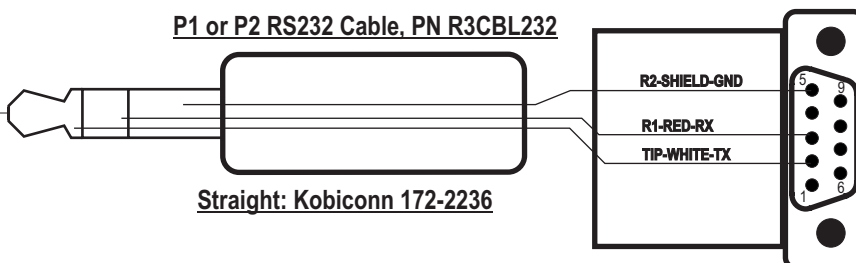

MDM-AUDIO Cable

Straight: PN R3CBLAUD (Kobiconn 172-7435)

Right angle: PN R3CBLAUDRA (Kobiconn 172-7436)

P2 RS485 Cable, PN R3CBL232

(Same cable used for both RS232 and RS485)

Straight: Kobiconn 172-2236

P1 or P2 RS232 Cable, PN R3CBL232