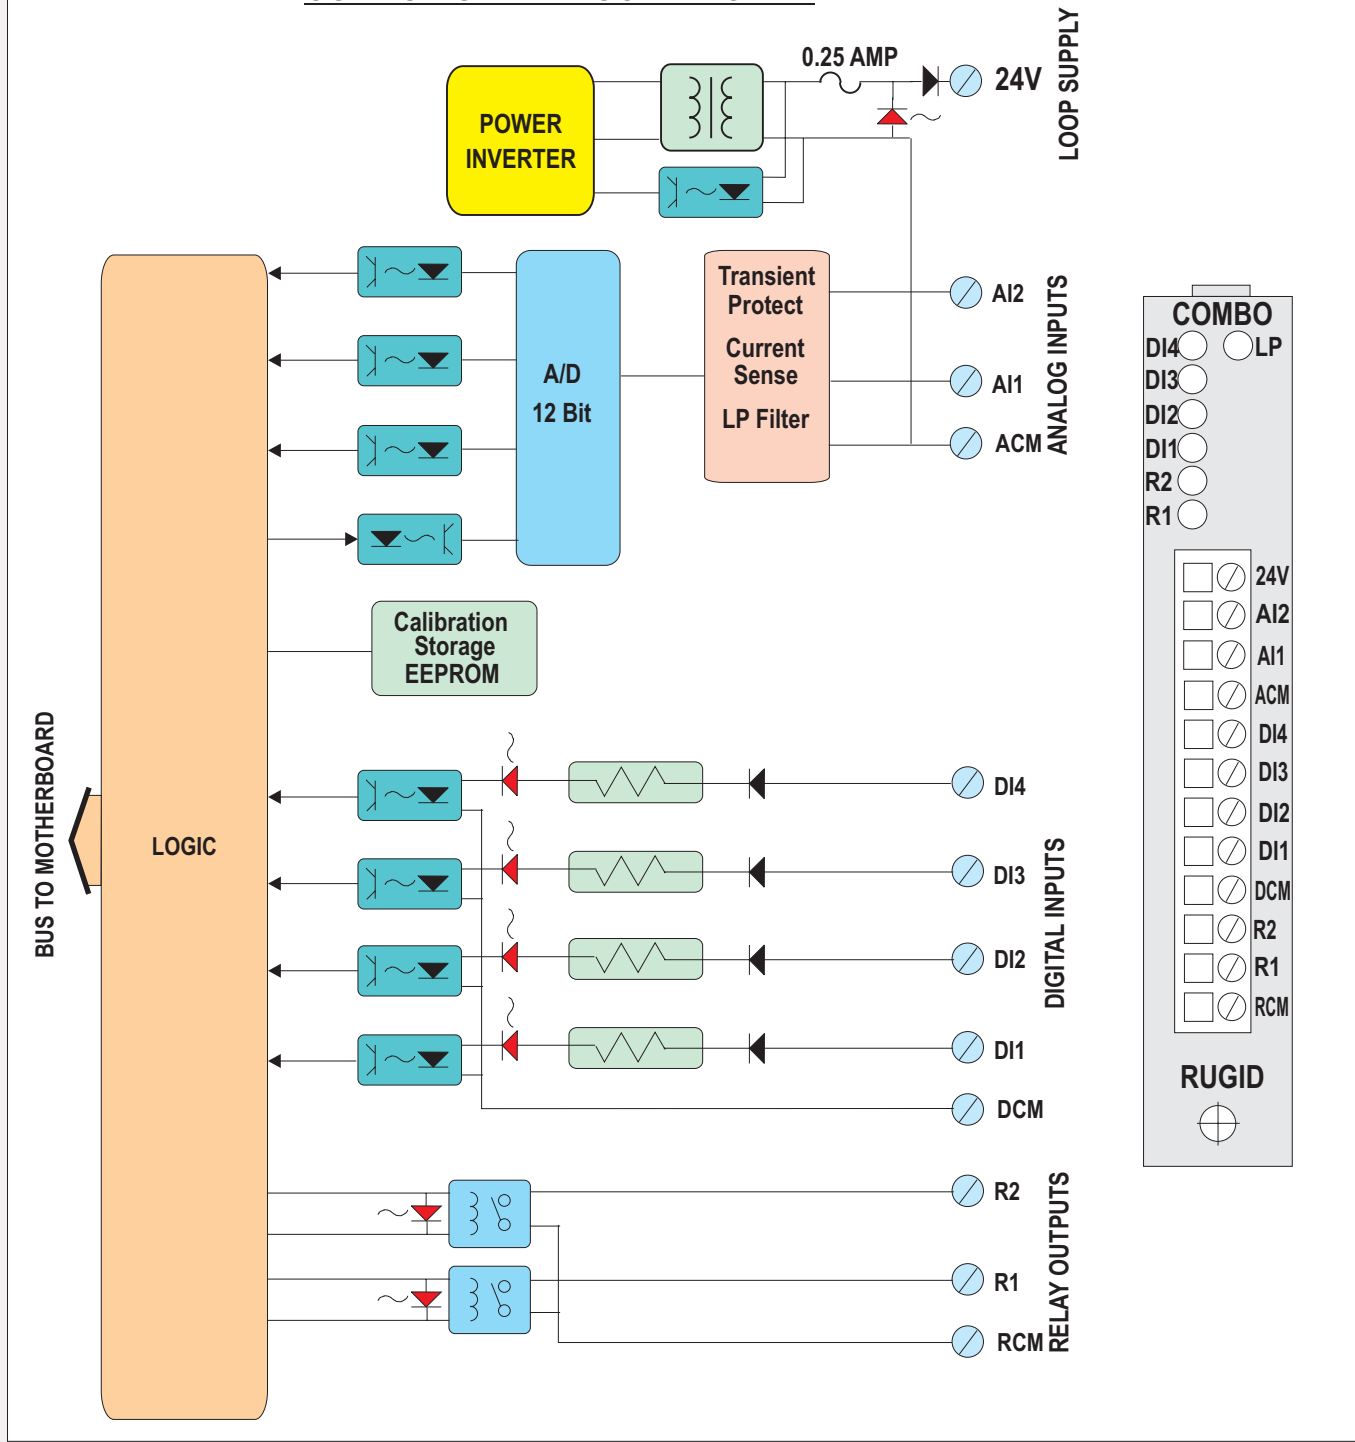

COMBO BOARD BLOCK DIAGRAM

R9 COMBO	
File: R9BikCombo.CDR	By: DAB
Date: 09/07/07	Rev:
RUGID COMPUTER, Inc. E-mail: info@rugidcomputer.com www.rugidcomputer.com	6305 Elizan DR NW Olympia, WA 98502 (360) 866-4492 FAX (360) 866-8074