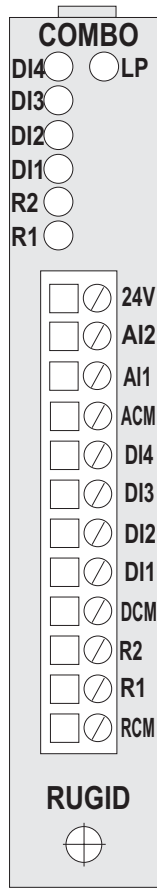

COMBO BOARD BLOCK DIAGRAM

R9 COMBO	
File: R9BikCombo.CDR	By: DAB
Date: 09/07/07	Rev:
RUGID COMPUTER, Inc. E-mail: info@rugidcomputer.com www.rugidcomputer.com	6305 Elizan DR NW Olympia, WA 98502 (360) 866-4492 FAX (360) 866-8074