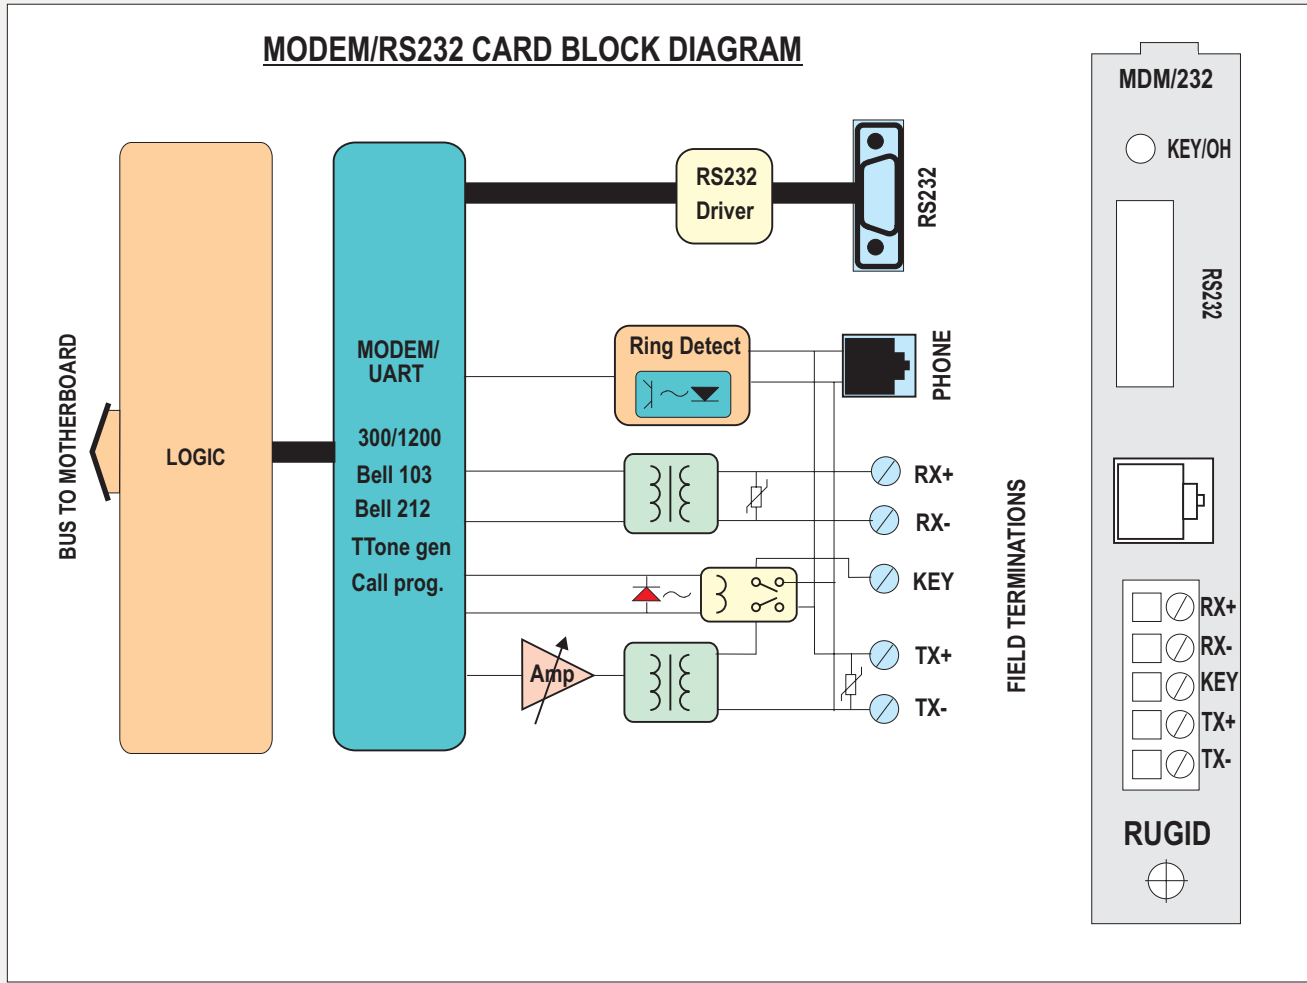

## MODEM/RS232 CARD BLOCK DIAGRAM

<b>R9 MODEM</b>	
File: R9BikModem.CDR	By: DAB
Date: 09/07/07	Rev:
<b>RUGID COMPUTER, Inc.</b> E-mail: info@rugidcomputer.com www.rugidcomputer.com	
6305 Elizan DR NW Olympia, WA 98502 (360) 866-4492 FAX (360) 866-8074	