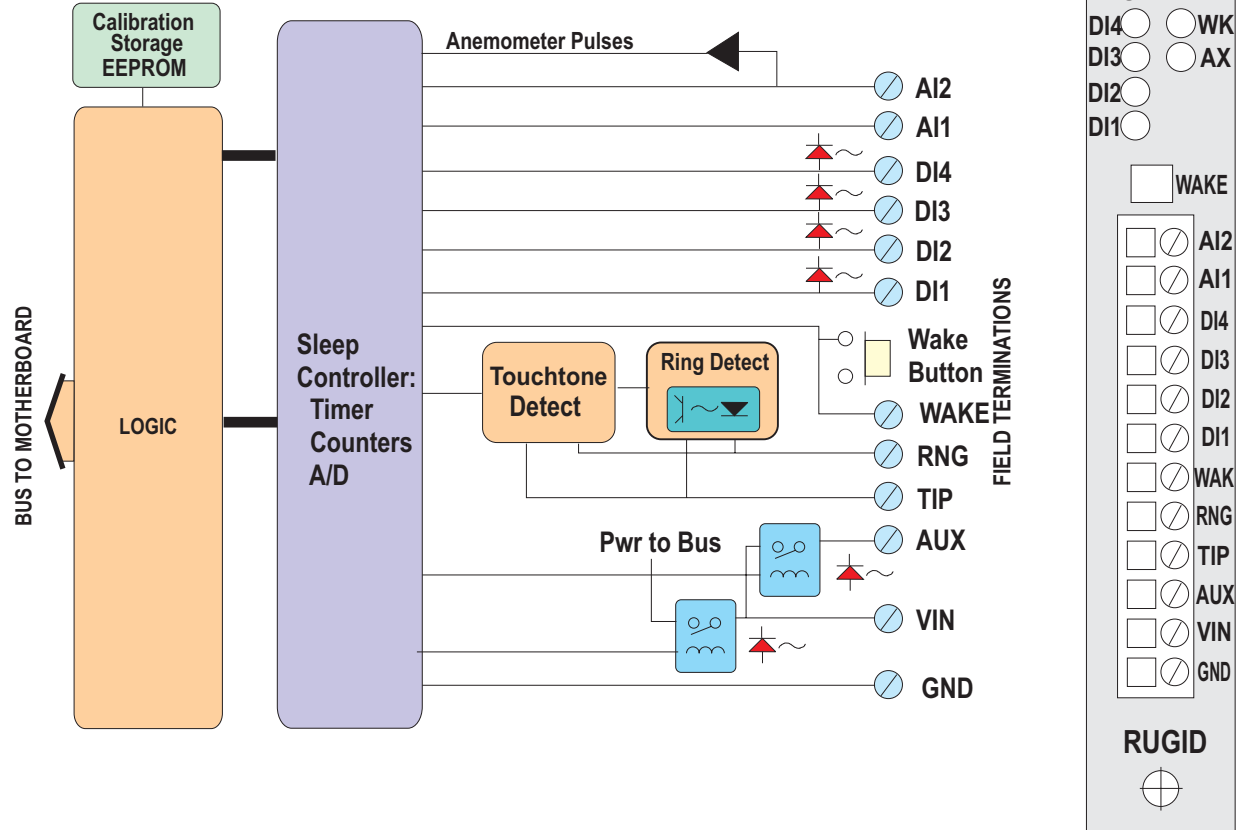

RUG9 SLEEP CONTROLLER CARD BLOCK DIAGRAM

R9 SLEEP	
File: R9BkSleep.CDR	By: DAB
Date: 09/07/07	Rev:
RUGID COMPUTER, Inc. E-mail: info@rugidcomputer.com www.rugidcomputer.com	6305 Elizan DR NW Olympia, WA 98502 (360) 866-4492 FAX (360) 866-8074