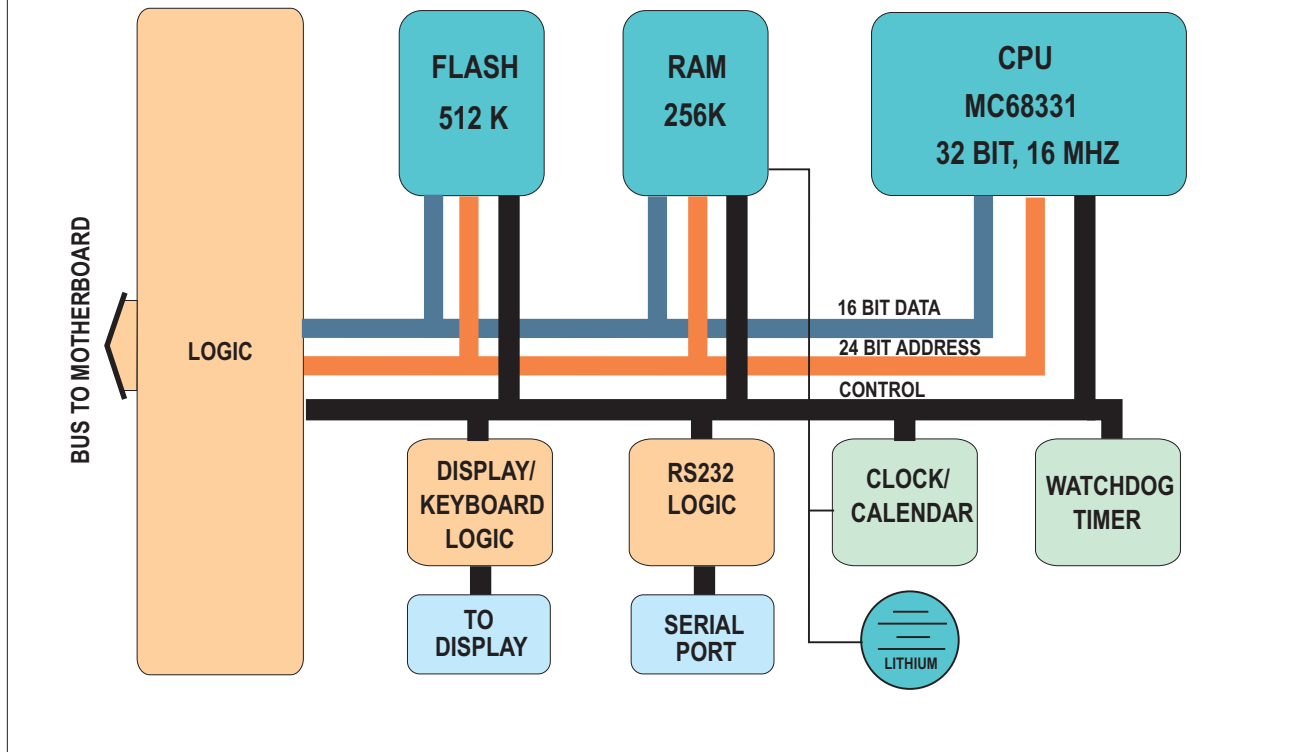

# RUG9 CPU CARD BLOCK DIAGRAM

<b>R9CPU Plate &amp; Block Diagram</b>	
File: R9BLKCPU_A.CDR	By: DAB
Date: 2.2.99	Rev: A
<b>RUGID COMPUTER</b> E-mail: info@rugidcomputer.com www.rugidcomputer.com	6305 Elizan DR NW Olympia, WA 98502 (360) 866-4492 FAX (360) 866-4492