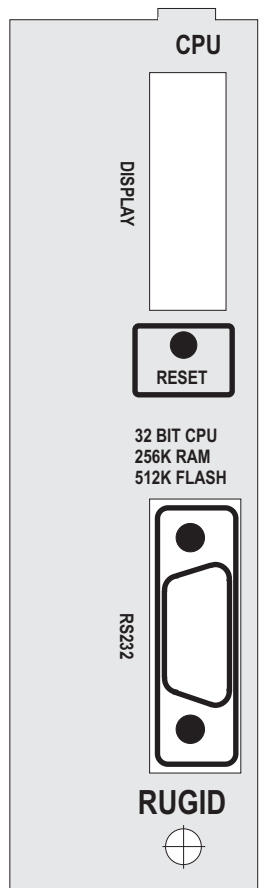

# RUG9 CPU CARD BLOCK DIAGRAM

<b>R9CPU Plate &amp; Block Diagram</b>	
File: R9BLKCPU_A.CDR	By: DAB
Date: 2.2.99	Rev: A
<b>RUGID COMPUTER</b> E-mail: info@rugidcomputer.com www.rugidcomputer.com	6305 Elizan DR NW Olympia, WA 98502 (360) 866-4492 FAX (360) 866-4492